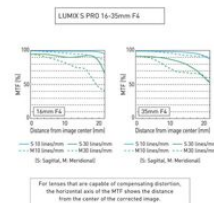

S-R1635PP

Panasonic
CONNECT

S-R1635PP

<https://latam.connect.panasonic.com/ar/en/products/lumix/s-r1635pp>