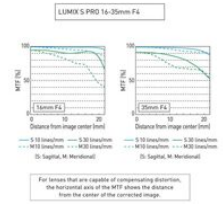

CONNECT

S-R1635PP

S-R1635PP

<https://latam.connect.panasonic.com/bo/en/products/lumix/s-r1635pp>