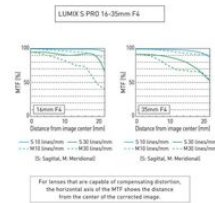

CONNECT

S-R1635PP

Panasonic
CONNECT

S-R1635PP

<https://latam.connect.panasonic.com/br/en/products/lumix/s-r1635pp>