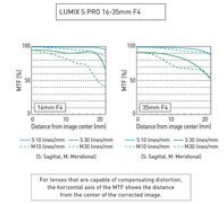

CONNECT

S-R1635PP

Panasonic
CONNECT

S-R1635PP

<https://latam.connect.panasonic.com/br/pt/produtos/lumix/s-r1635pp>