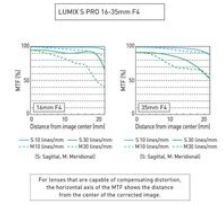

S-R1635PP

S-R1635PP

<https://latam.connect.panasonic.com/co/en/products/lumix/s-r1635pp>