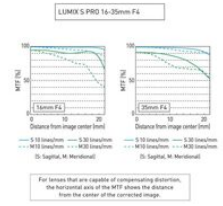

**S-R1635PP**

S-R1635PP

<https://latam.connect.panasonic.com/mx/en/products/lumix/s-r1635pp>