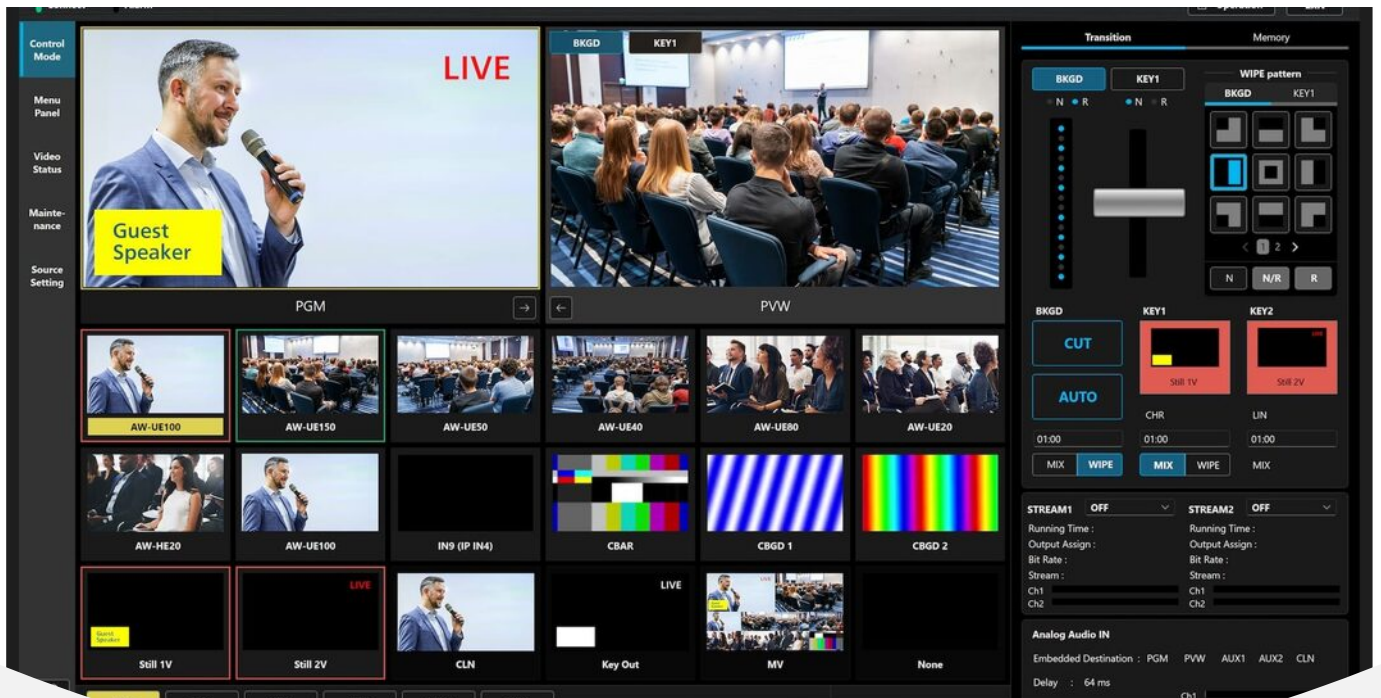

Panasonic CONNECT

AV-SF10G

AV-SF10G

<https://latam.connect.panasonic.com/mx/en/products/broadcast-proav/av-sf10g>