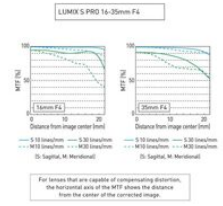

CONNECT

**S-R1635PP**

**Panasonic**  
**CONNECT**

S-R1635PP

<https://latam.connect.panasonic.com/pa/en/products/lumix/s-r1635pp>