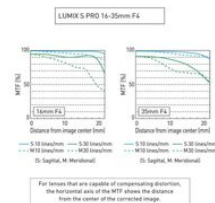

CONNECT

**S-R1635PP**

S-R1635PP

<https://latam.connect.panasonic.com/pe/en/products/lumix/s-r1635pp>