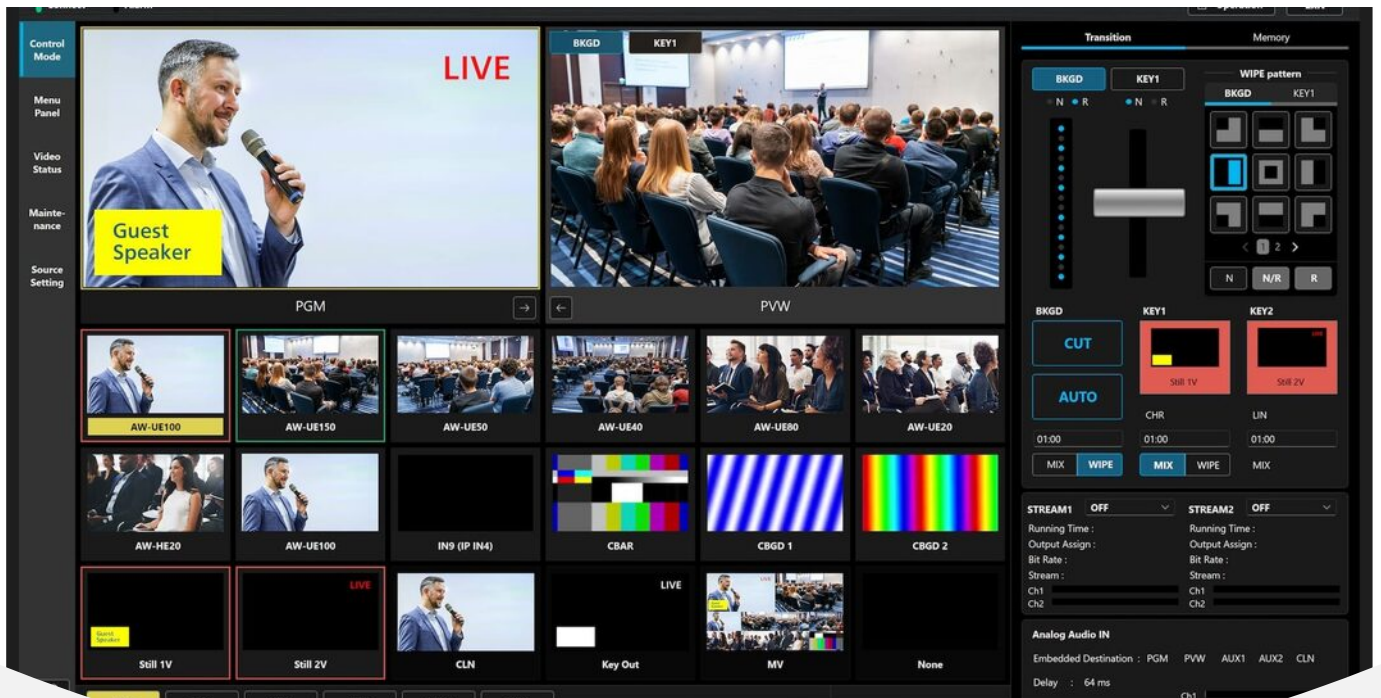

Panasonic CONNECT

AV-SF10G

AV-SF10G

<https://latam.connect.panasonic.com/pe/en/products/broadcast-proav/av-sf10g>